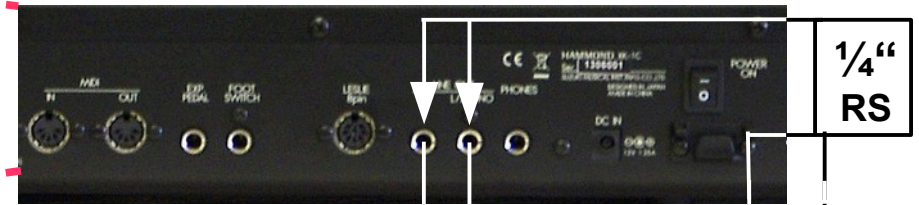

Hammond XK-1c

Rear Panel View

3

Main Keyboard Outs
(1/4 inch RS – Stereo Preferred)

Transit Authority Keyboard Blow-up